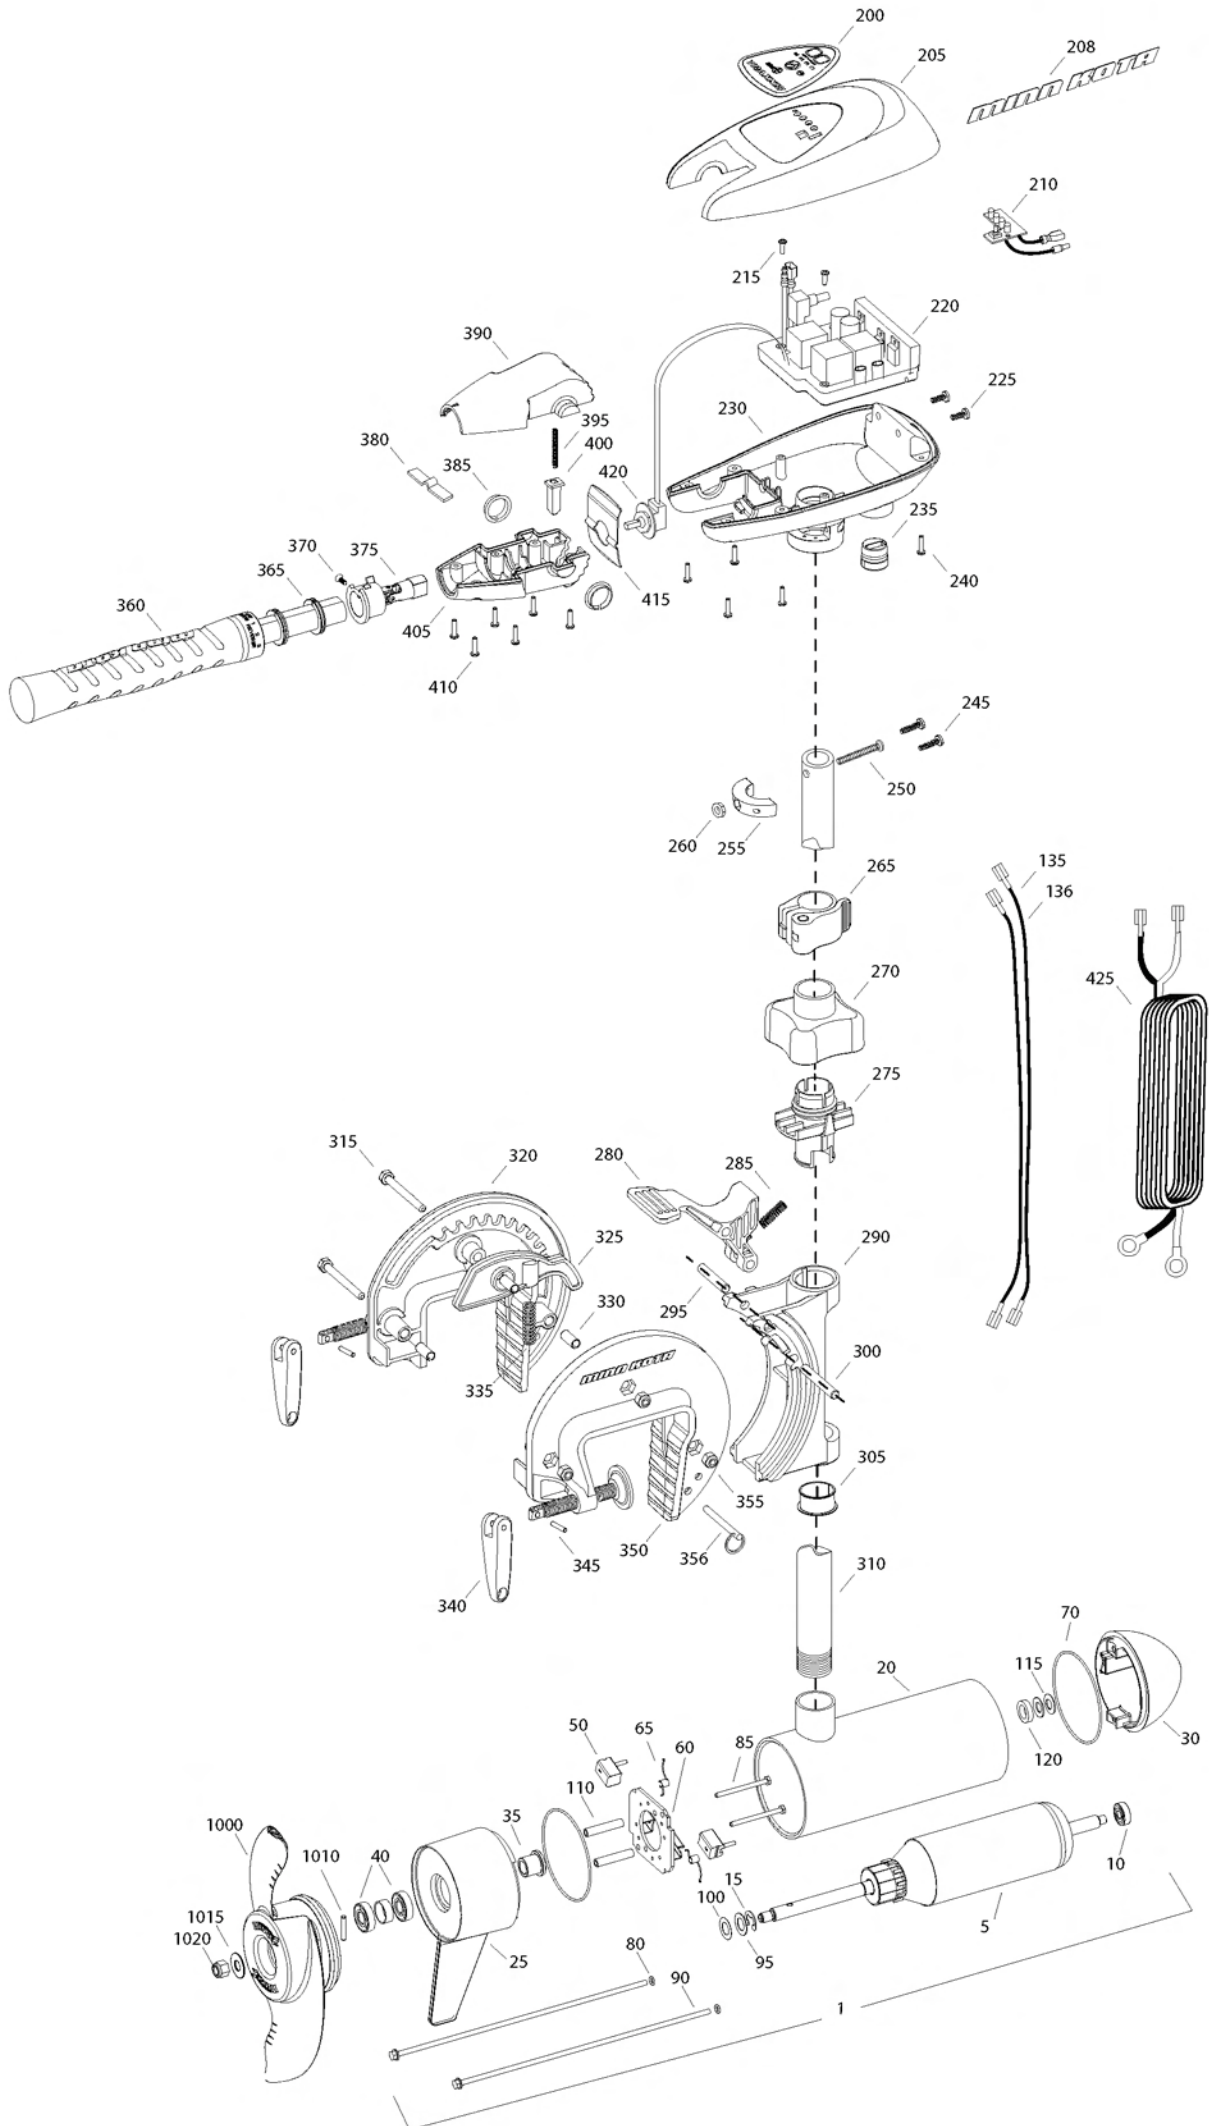

TRAXXIS 80
80 LBS THRUST
24 VOLT 56 AMPS
42" SHAFT

for use with "K" serial numbers
2-year warranty from the date of purchase

Item	P/N	Description	Qty	Item	P/N	Description	Qty
1	2316216	24V Motor 36" FW	1	330	2067306	Bushing, dowel 1/4 x 1/2	3
5	2-100-214	Armature assembly	1	335	2062700	Spring, cam deactivator	1
10	140-010	Bearing	1	■	2771303	Clamp screw kit	2 per kit
15	788-040	Retaining ring	1	340	2050925	Handle, clamp	2
20	2-200-160	Center housing assembly	1	345	2052625	Roll pin	2
25	2-300-160	Brush end housing assembly	1	350	2771947	Bracket, left, FW	1
30	421-276	Plain end housing assembly STD	1	355	2263104	Nut, 1/4-20, nylock, Zinc	3
35	144-017	Flange bearing	1	356	2062604	Pin, stop	1
40	880-025	Seal	2				
50	188-094	Brush	2	■	2990957	Handle assy, VARS [360-410]	1
60	9-738-004	Brush plate assembly	1	360	2990456	Grip/handle assy, VARS [360-375]	1
65	975-041	Brush spring	2	365	2060015	Bearing, handle	2
70	701-043	O-ring, motor	2	370	2063405	Screw, #6 PFH SS	1
80	701-009	O-ring, thru-bolt	2	375	2884092	Yoke / spider assy, VARS	1
85	830-027	Screw, 10-32 x 2	2	380	2302742	Spring, detent, off	1
90	830-094	Thru-bolt	2	385	2060005	Bearing, handle pivot	2
95	990-051	Washer, steel	2	390	2060900	Handle pivot, top	1
100	990-052	Washer, nylatron	2	395	2302745	Spring, release button	1
110	973-025	Spacer, brush plate	2	400	2063700	Button, release	1
115	992-010	Washer, Belleville	2	405	2060905	Handle pivot, bottom	1
120	990-045	Spacer, thrust	1	410	2303412	Screw, #6 x 5/8 SS	6
135	640-015	Leadwire, black	1				
136	640-119	Leadwire, red	1	415	2062715	Spring, handle pivot	1
■	2889460	Seal and O-ring Kit		420	2061700	Washer, pot holder	1
				425	2992523	Leadwire assy, includes [235]	1
200	2065699	Decal, c-box cover	1				
205	2060295	C-box cover	1	■	1378132	Propeller kit WW2	
208	2325665	Decal - MinnKota	2	■	2994878	Propeller bag assy	
210	2074071	Battery meter, 24v FW	1	1000	2331160	Propeller WW2	1
215	3043427	Screw, #8 x 7/8 SS	2	1010	2262658	Drive pin, large	1
220	2184007	Control board, 24/36v	1	1015	2091701	Washer, prop, large	1
225	2303434	Screw, #8-30 x 5/8 SS	2	1020	2093101	Nut, nylock, prop, large	1
230	2062501	Control box, VARS, FW	1				
235	2062905	Strain relief	1				
240	2303412	Screw, #6 x 5/8 SS	6				
245	2263434	Screw, #8 x 1 SS	2				
250	2383407	Screw, #10-24 x 2 SS	1				
255	2061515	Collar, c-box	1				
260	2383124	Nut, 10-24, nylock, SS	1				
265	2991521	Cam lock/depth collar assy	1				
■	2991796	Bracket assy, aluminum [270-356]	1				
270	2060100	Knob, steering tension, soft	1				
275	2068400	Collet	1				
280	2064200	Lock arm	1				
285	2062701	Spring, lock arm	1				
290	2061821	Hinge	1				
295	2062602	Pin, lock, Zinc	1				
300	2062602	Pin, lock, Zinc	1				
305	2037301	Bushing, hinge	1				
310	2032053	Tube 42"	1				
315	2063500	Bolt 1/4-20 x 2 3/8", Zinc	3				
320	2771941	Bracket, right, FW	1				
325	2067905	Cam deactivator	1				